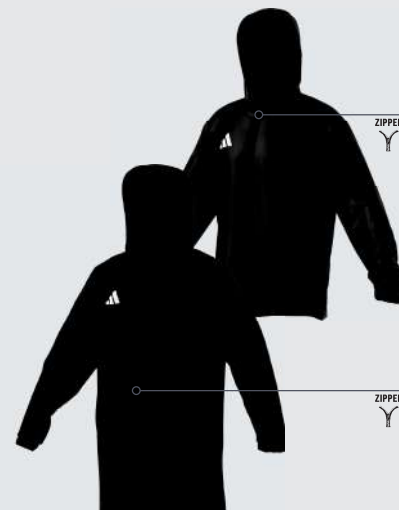

ZIPPER

ZIPPER

STADIUM JACKET

ADULT 100 €
YOUTH 90 €

ENT26 STADJKT

FIT REGULAR
MATERIAL 100% RECYCLED POLYESTER
ADULT SIZES XS, S, M, L, XL, 2XL, 3XL
YOUTH SIZES 104, 116, 128, 140, 152, 164, 176

LIFECYCLE | → FEB 2030

BLACK
WHITE
ADULT J26668
JUNIOR J26666