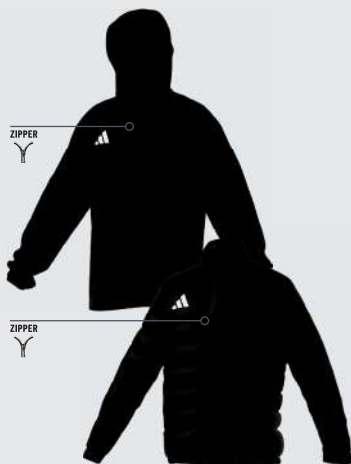

ENTRADA 26

MULTI JACKET

ADULT 40 €
YOUTH 35 €

ENT26 MULTI JKT

FIT REGULAR
MATERIAL PLAIN WEAVE, 100% PA
ADULT SIZES XS, S, M, L, XL, 2XL, 3XL
YOUTH SIZES 104, 116, 128, 140, 152, 164, 176

LIFECYCLE | → FEB 2030

BLACK
ADULT K09074
YOUTH K09077

TEAM NAVY BLUE 2
ADULT K09071
YOUTH K09073

TEAM POWER RED 2
WHITE
ADULT K09072
YOUTH K09075

ZIPPER

ZIPPER

LIGHT JACKET

ADULT 85 €
YOUTH 75 €

ENT26 LJKT

FIT REGULAR
MATERIAL 100% RECYCLED POLYESTER
ADULT SIZES XS, S, M, L, XL, 2XL, 3XL
YOUTH SIZES 104, 116, 128, 140, 152, 164, 176

LIFECYCLE | → FEB 2030

BLACK
ADULT J29141
YOUTH J29124

BLACK
WHITE
ADULT J29101
YOUTH J29104

TEAM POWER RED 2
WHITE
ADULT J29100
YOUTH J29105

ENTRADA 26

ALL WEATHER JACKET

ADULT 60 €
YOUTH 55 €

ENT26 AW JKT

FIT REGULAR
MATERIAL 100% RECYCLED POLYESTER
ADULT SIZES XS, S, M, L, XL, 2XL, 3XL
YOUTH SIZES 104, 116, 128, 140, 152, 164, 176

LIFECYCLE | → FEB 2030