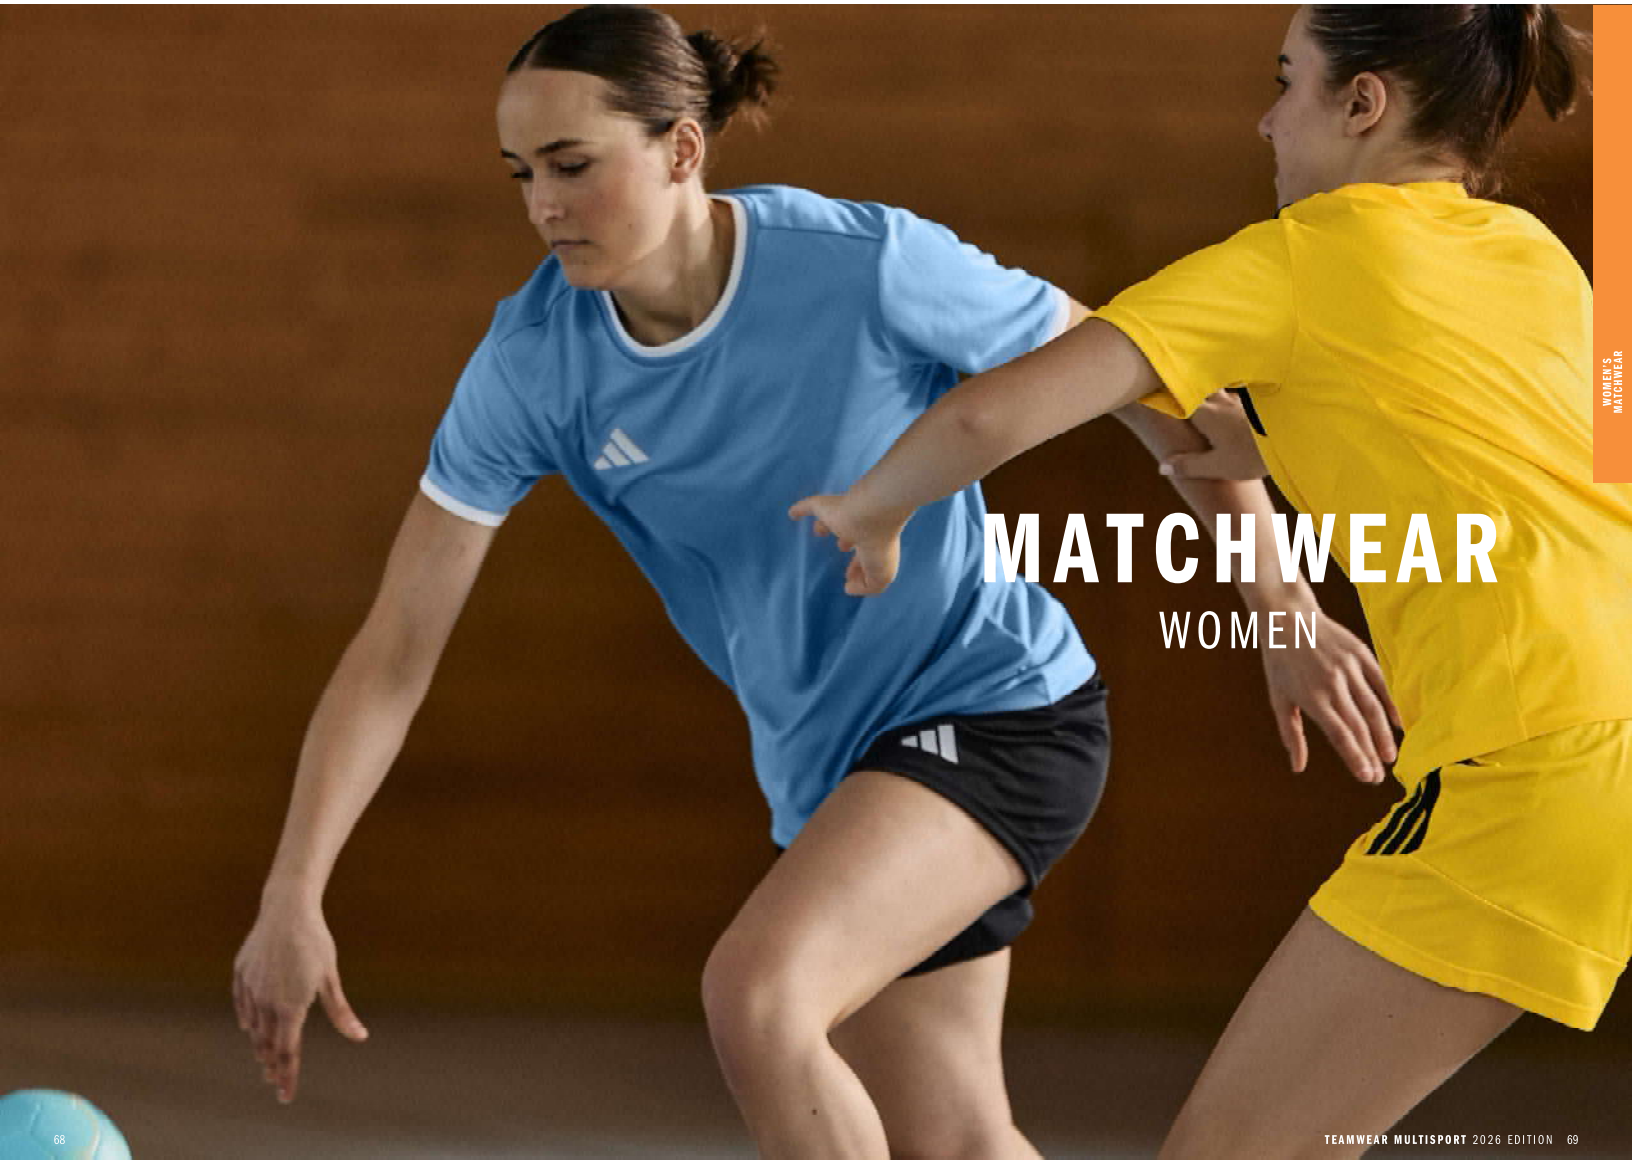

MATCHWEAR

WOMEN